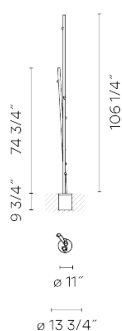

Sketch

Electrical characteristics

7 x LED 2.1W 700mA

Total 14.7 W

VIBIA

Light source: 2700K CRI >80 1395 lm 95 lm/W

Fixture: 332 lm 22 lm/W

Driver included: CC - Constant Current 700 mA 120~277V 50/60Hz