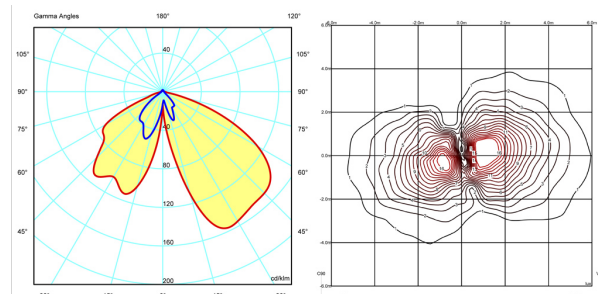

Photometric data

Certificates

AM STUDIO LIGHTING INC. | 80 KINCORT ST. TORONTO M6M 5G1 | T. 416 783 4100 |
INFO@AMSTUDIO.CA | AMSTUDIO.CA